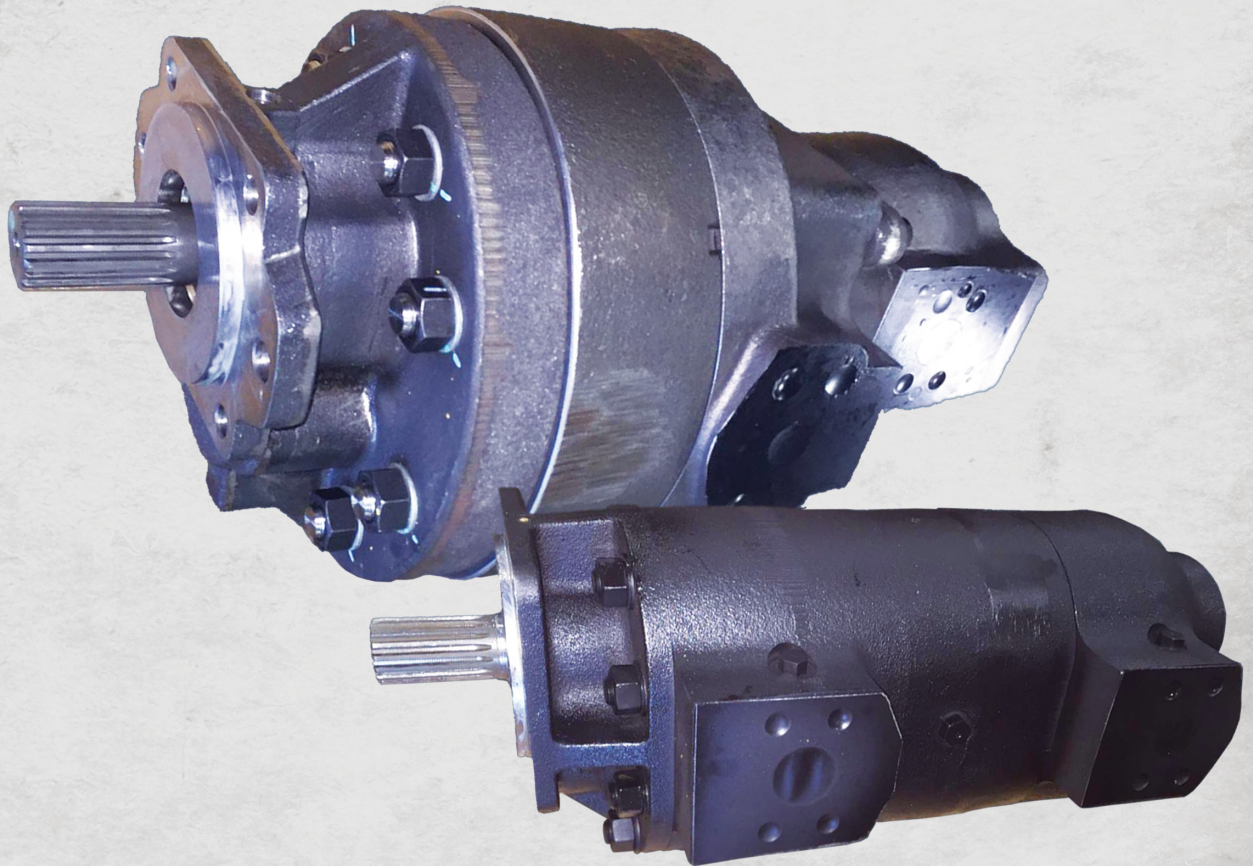

BRAKE SUPPLY
HEAVY EQUIPMENT
 PARTS and COMPONENTS
 Registered to ISO 9001

reDEFINING
 productivity & service

FINAL DRIVES DRIVELINES DIFFERENTIALS BRAKES ROLLOUTS CYLINDERS PUMPS VALVES MOTORS ENGINES TRANSMISSIONS

OEM QUALITY HYDRAULIC PUMPS

Part #	Application
2443304	773D, 773E, 775E
2307132	777D
2555478	777F
4559312	777G
2116626	785/789
1756253	789D
1996106	793B

Part #	Application
2307133	793C
2843536	793D
3906120	793F
2950778	795F
2729795	D10T
4452672	D11T/854K